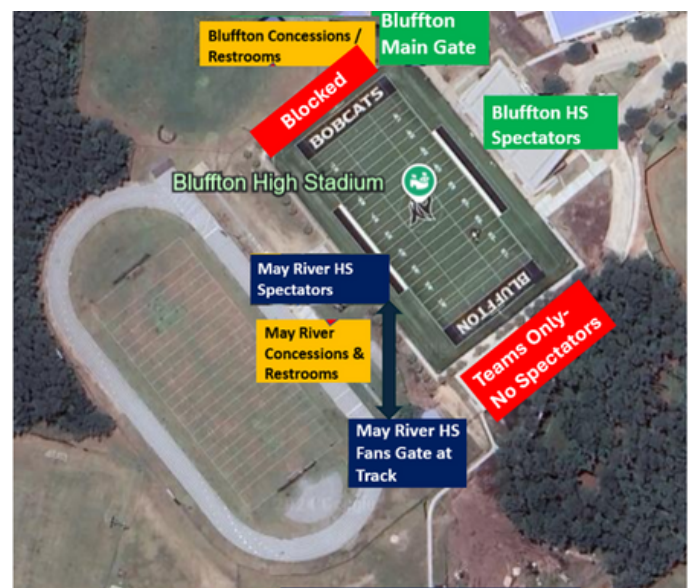

BLUFFTON VS. MAY RIVER

GAME DAY INFORMATION & SPECTATOR PARKING

Bluffton High School vs. May River High School

10-30-2025 Bluffton High School | Gate opens 6:00pm | Game time 7:30pm

Visitor Spectators Notes:

MAY RIVER FAN PARKING: ZONE E & F

H.E. McCracken Middle School - 250 H.E. McCracken Circle

POST GAME TEAM AND FAN MEET UP - INSIDE THE TRACK

SCAN FOR
TICKETS

Halloween theme:

No masks or costume weapons of any kind are permitted

Adhere to Beaufort County School District's Clear Bag/No Bag Policy

- Middle and Elementary School students must be accompanied by an adult
- No outside food or drinks are allowed through the gate
- No re-entry; anyone leaving the venue must purchase a new ticket to reenter
- Ticket sales close at the end of the 3rd Quarter. **NO ENTRY AFTER THIS TIME**
- Inclement Weather/Emergencies: Listen to PA announcements and Personnel
- Restrooms and Concessions located at the scoreboard-end of field

**Bluffton AND May River accessible parking enter at ZONE A/Parking #1.
Access by turning right at main school entrance and proceed to end of parking lot.**