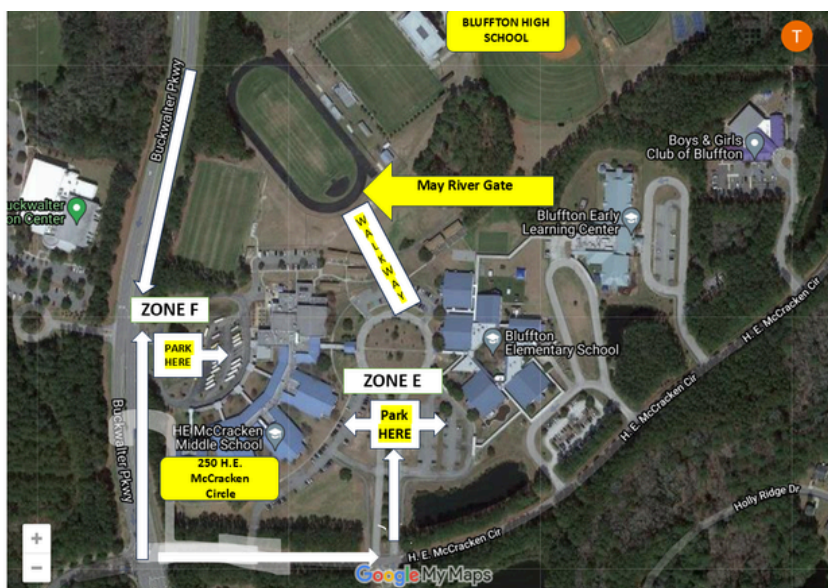

MAY RIVER FAN PARKING: ZONE E & F

H.E. McCracken Middle School - 250 H.E. McCracken Circle

POST GAME TEAM AND FAN MEET UP - INSIDE THE TRACK

SCAN FOR
TICKETS

Halloween theme:

No masks or costume weapons of any kind are permitted

Adhere to Beaufort County School District's Clear Bag/No Bag Policy

- Middle and Elementary School students must be accompanied by an adult
- No outside food or drinks are allowed through the gate
- No re-entry; anyone leaving the venue must purchase a new ticket to reenter
- Ticket sales close at the end of the 3rd Quarter. **NO ENTRY AFTER THIS TIME**
- Inclement Weather/Emergencies: Listen to PA announcements and Personnel
- Restrooms and Concessions located at the scoreboard-end of field

**Bluffton AND May River accessible parking enter at ZONE A/Parking #1.
Access by turning right at main school entrance and proceed to end of parking lot.**